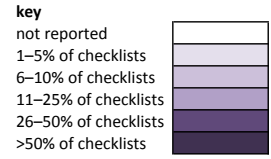

Date:

Time:

Observer:

Location:

Notes: