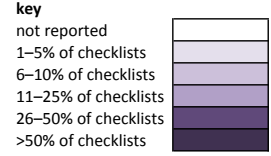

- 235 Cassin's Sparrow
- 236 Grasshopper Sparrow
- 237 Le Conte's Sparrow
- 238 American Tree Sparrow
- 239 Chipping Sparrow
- 240 Clay-colored Sparrow
- 241 Field Sparrow
- 242 Lark Sparrow
- 243 Fox Sparrow
- 244 Dark-eyed Junco
- 245 White-crowned Sparrow
- 246 Harris's Sparrow
- 247 White-throated Sparrow
- 248 Vesper Sparrow
- 249 Savannah Sparrow
- 250 Song Sparrow
- 251 Lincoln's Sparrow
- 252 Swamp Sparrow
- 253 Spotted Towhee
- 254 Eastern Towhee
- 255 Summer Tanager
- 256 Scarlet Tanager
- 257 Northern Cardinal
- 258 Rose-breasted Grosbeak
- 259 Black-headed Grosbeak
- 260 Blue Grosbeak
- 261 Lazuli Bunting
- 262 Indigo Bunting
- 263 Painted Bunting
- 264 Dickcissel