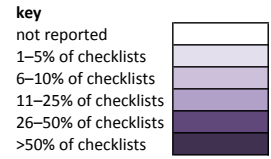

Date:

Time:

Observer:

Location:

Notes: