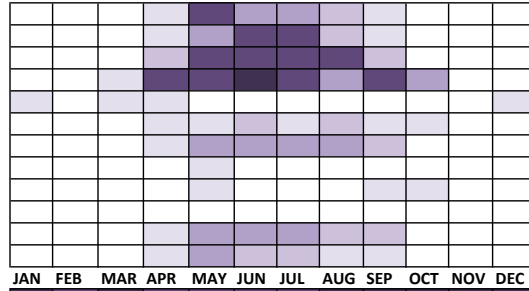

- 150 Great Crested Flycatcher
- 151 Western Kingbird
- 152 Eastern Kingbird
- 153 Scissor-tailed Flycatcher
- 154 Loggerhead Shrike
- 155 White-eyed Vireo
- 156 Bell's Vireo
- 157 Yellow-throated Vireo
- 158 Blue-headed Vireo
- 159 Philadelphia Vireo
- 160 Warbling Vireo
- 161 Red-eyed Vireo